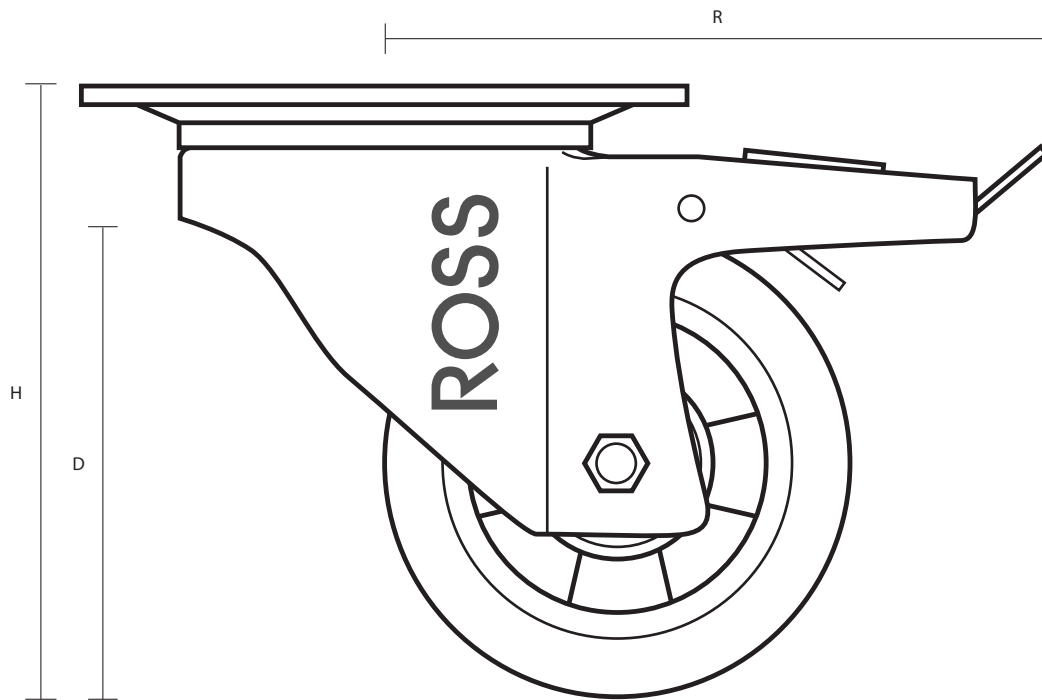

125-5000-HRT/SWB (125mm Heav Duty Swivel Braked Top Plate Castor Hard Rubber Wheel)

Castor Dimensions - Key		
D	Wheel Diameter	125mm
L	Plate Dimension Length (mm)	140mm
L1	Plate Dimension Width (mm)	110mm
C	Plate Hole Centers length (mm)	105mm
C1	Plate Hole Centers width (mm)	80/75mm
D1	Plate Hole Diameter (mm)	10mm
H	Total Castor Height	164mm
W	Tread Width (mm)	50mm
R	Swivel Radius (mm)	148mm