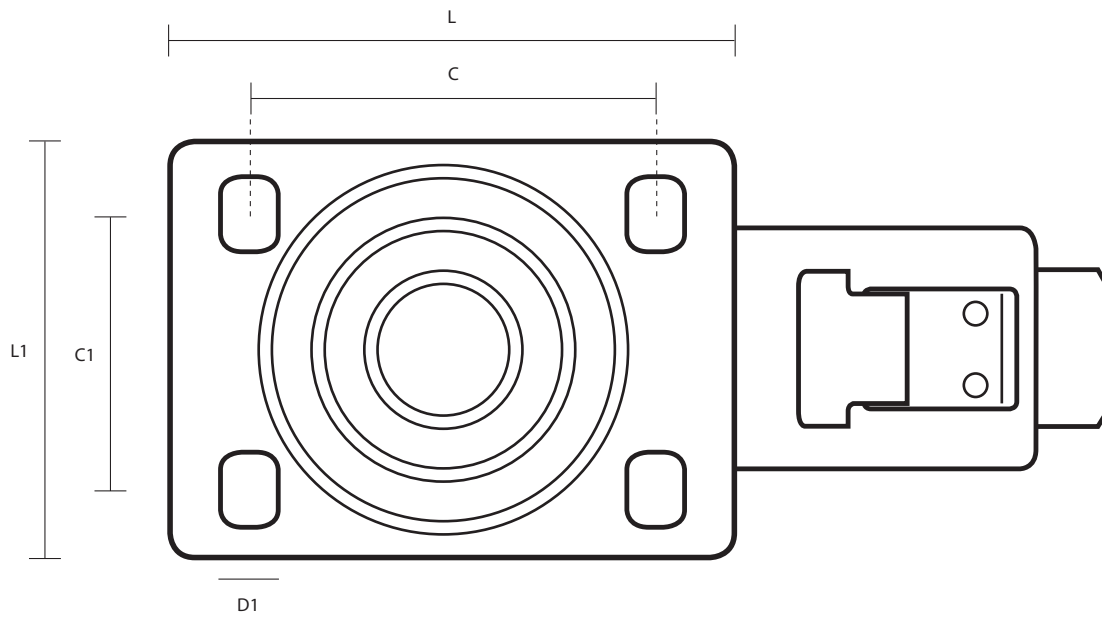

125-5000-HRT/SWB (125mm Heav Duty Swivel Braked Top Plate Castor Hard Rubber Wheel)

Castor Dimensions - Key		
D	Wheel Diameter	125mm
L	Plate Dimension Length (mm)	140mm
L1	Plate Dimension Width (mm)	110mm
C	Plate Hole Centers length (mm)	105mm
C1	Plate Hole Centers width (mm)	80/75mm
D1	Plate Hole Diameter (mm)	10mm
H	Total Castor Height	164mm
W	Tread Width (mm)	50mm
R	Swivel Radius (mm)	148mm