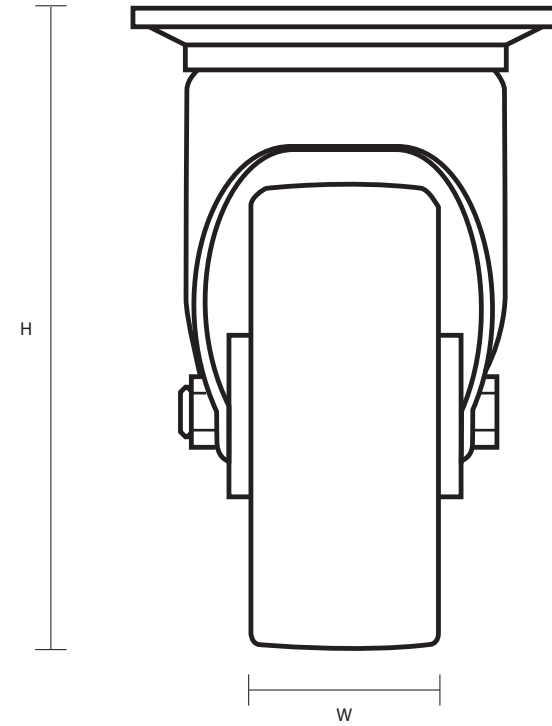

125-5000-HRT/SWB (125mm Heav Duty Swivel Braked Top Plate Castor Hard Rubber Wheel)

Castor Dimensions - Key		
D	Wheel Diameter	125mm
L	Plate Dimension Length (mm)	140mm
L1	Plate Dimension Width (mm)	110mm
C	Plate Hole Centers length (mm)	105mm
C1	Plate Hole Centers width (mm)	80/75mm
D1	Plate Hole Diameter (mm)	10mm
H	Total Castor Height	164mm
W	Tread Width (mm)	50mm
R	Swivel Radius (mm)	148mm